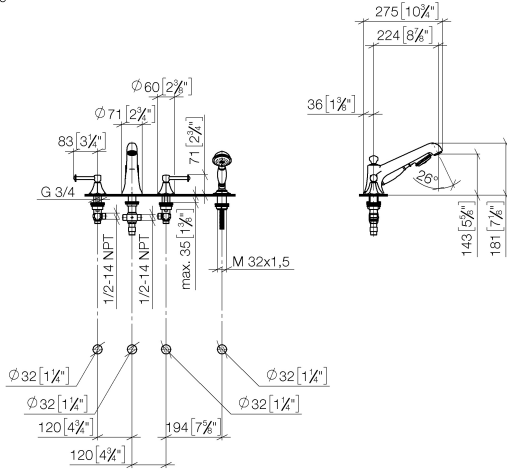

27 502 370

- 225mm projection
- complete hand shower set: normal flow
- spout: circular, air-enriched flow
- complete hand shower set with anti-scale system
- automatic bath/shower diverter
- height of mixer 185 mm
- height up to aerator 140 mm
- hole diameter valve 32 mm
- hole diameter spout 32 mm
- hole diameter for complete hand shower set 32 mm
- rosette for spout Ø 70mm
- rosette for complete hand shower set Ø 60mm
- rosette for deck valve Ø 60mm
- metal shower hose 1750mm with integrated anti-twist protection
- max. spout flow rate 23 l/min
- max. flow for complete hand shower set 6.8 l/min

Recommended miscellaneous

Perfecto installation kit -

12 614 970 90

27 502 370

mm [inches]
1:10

Flow rate chart

Certificates

LGA_8028.

Belgaqua_21-380-
27_4.

27 502 370

Spare parts list

No.	Item Number	Name	Quantity used	Delivery time
1	20 000 370-00	side panel	1	60
2	13 502 380-00	spout	1	60
3	12 502 970 90	High pressure hose 1/2" x 1/2" x 400 mm -	2	2
4	20 000 371-00	side panel	1	60
5	27 703 370-00	shower set	1	60