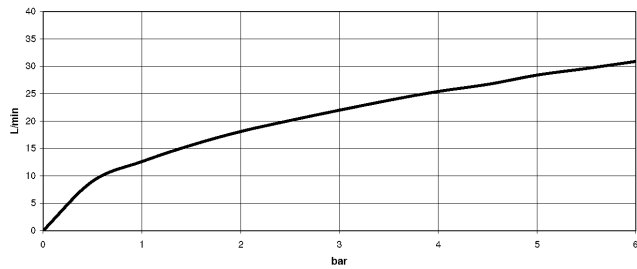

27 502 370

- 225mm projection
- complete hand shower set: normal flow
- spout: circular, air-enriched flow
- complete hand shower set with anti-scale system
- automatic bath/shower diverter
- height of mixer 185 mm
- height up to aerator 140 mm
- hole diameter valve 32 mm
- hole diameter spout 32 mm
- hole diameter for complete hand shower set 32 mm
- rosette for spout Ø 70mm
- rosette for complete hand shower set Ø 60mm
- rosette for deck valve Ø 60mm
- metal shower hose 1750mm with integrated anti-twist protection
- max. spout flow rate 23 l/min
- max. flow for complete hand shower set 6.8 l/min

Recommended miscellaneous

Perfecto installation kit -

12 614 970 90

27 502 370

mm [inches]
1:10

Flow rate chart

Certificates

LGA_8028.